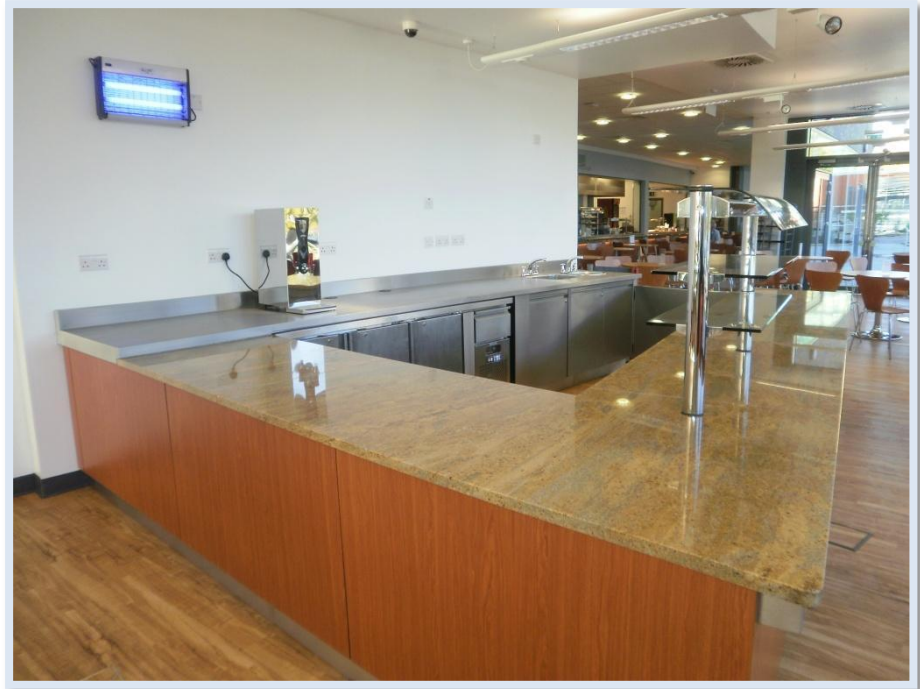

The challenge on this project was a turnaround of two weeks from design to installation, which was highly appreciated by both the Design and Build company and the College.

JP Commercial Kitchens Ltd also supplied the tables and chairs within the refectory area to match the existing furniture previously supplied by us.

Both counters compliment the surrounding, relaxing area, where the students can have a coffee and a chat with either their colleagues or tutors.

J.P. Commercial Kitchens Ltd

343, Chorley New Road, Horwich, Bolton, BL6 5PP